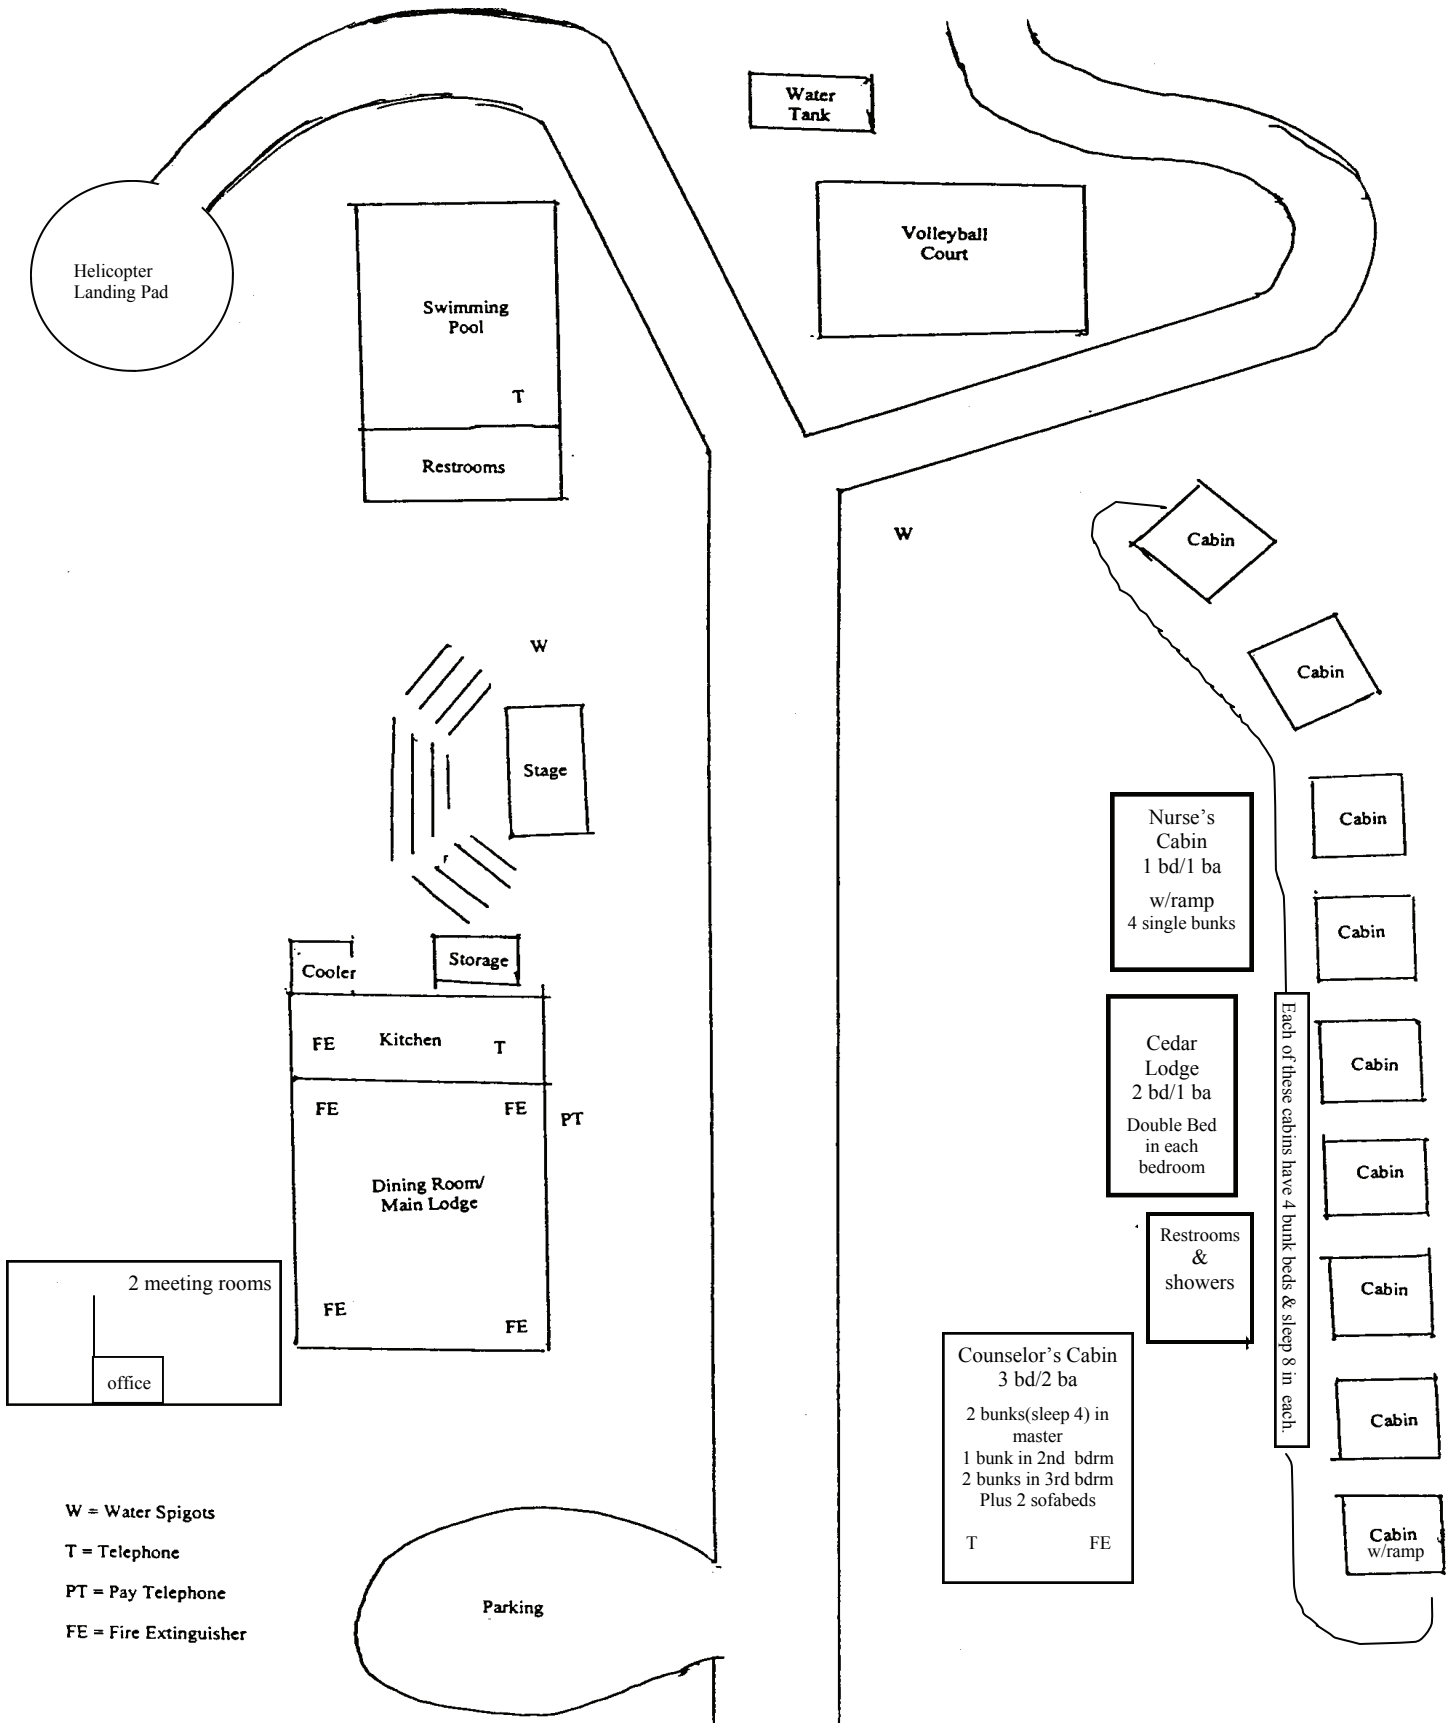

# Camp Map

- W = Water Spigots
- T = Telephone
- PT = Pay Telephone
- FE = Fire Extinguisher